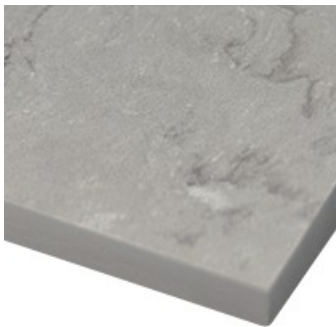

**Quartzite Falls** – This linear quartzite design features thin caramel and taupe veining, offset by natural highlights. This design is paired with a Luster finish; a semi-gloss sheen and a smooth surface.

**Spanish Limestone** – An off-white limestone look with linear directional features in subtle warm and cool neutrals in a Sandblasted finish. The sandblasting method creates a soft, lightly textured, ultra-matte surface.

**Soapstone Mist** – A large-scale, smooth veined grey soapstone abounding in rich detail and natural features in a Luster finish.

**Sterling Calcutta** – A large-scale veined Calcutta design with soft grey features and a Luster finish.

**Quartz Rapids** – A directional quartz structure with a light grey background, warm grey veining and minute quartz particulates. This design has a Sandblasted finish.

**Taj Mahal** – Quartzite fractures and infinite depth join to form an elegant Taj Mahal stone design in calming neutral with a Sandblasted finish.