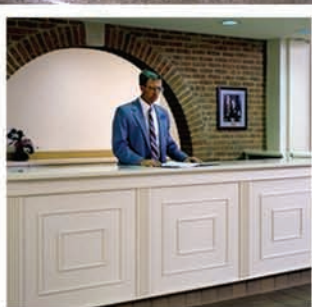

USAGE:

- Reception Areas
- Conference Rooms
- Cafeterias
- Restaurants
- Common Areas
- Restrooms
- Guest Rooms
- Corridors / Hall Ways
- Elevators

APPLICATIONS:

- Reception Counters
- Conference Tables
- Wainscoting
- Wall Cladding
- Column Wraps
- Signage
- Chair Rail Moldings
- Handrails
- Crown & Base Moldings
- Door Casing
- Window Casing
- Window Sills
- Furniture – end tables / bookshelves
- Desks
- Phone Banks
- Elevator Cab Cladding
- Food Preparation Counters
- Food Service Counters
- Salad Bars
- Tabletops
- Trash Receptacles
- Cashier Counters
- Toilet Partitions
- Urinal Partitions
- Vanities
- Shower Walls

ALPINE PLYWOOD Corp.

12210 West Silver Spring Road

Milwaukee, WI 53225

414.438.8400 800.236.6324

www.alpineplywood.com

www.wilsonartssolidsurface.com