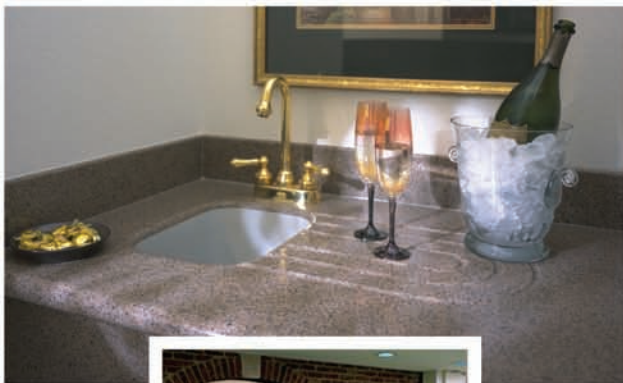

HOSPITALITY

Establish the warm, inviting surroundings that encourage guests to return as regulars. Wilsonart® Solid Surface colors and patterns blend with any design scheme for a rich and comfortable impression. Design versatility, durability, easy maintenance and superior performance qualities make Wilsonart Solid Surface the right choice for any hospitality setting – from the reception area to the guest room.

look deeper
Wilsonart® Solid Surface

USAGE:

- Reception Areas
- Conference Rooms
- Cafeterias
- Restaurants
- Common Areas
- Restrooms
- Guest Rooms
- Corridors / Hall Ways
- Elevators

APPLICATIONS:

- Reception Counters
- Conference Tables
- Wainscoting
- Wall Cladding
- Column Wraps
- Signage
- Chair Rail Moldings
- Handrails
- Crown & Base Moldings
- Door Casing
- Window Casing
- Window Sills
- Furniture – end tables / bookshelves
- Desks
- Phone Banks
- Elevator Cab Cladding
- Food Preparation Counters
- Food Service Counters
- Salad Bars
- Tabletops
- Trash Receptacles
- Cashier Counters
- Toilet Partitions
- Urinal Partitions
- Vanities
- Shower Walls