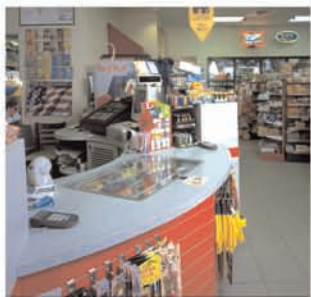

CONVENIENCE STORE

Experience the convenience of Wilsonart® Solid Surface. It is a solid, nonporous surfacing material with colors and patterns that are consistent throughout the thickness. Able to withstand the heavy everyday use in both vertical and horizontal applications, Wilsonart Solid Surface gives you the great looks you want and the durability you depend on. It is simple to clean and simple to maintain and appears new when others have faded and worn.

look deeper
Wilsonart® Solid Surface

USAGE:

- Retail Areas
- Beverage Areas
- Food Service Areas
- Snack Areas
- Restrooms

APPLICATIONS:

- Cashier Counters
- Beverage Counters
- Display Shelving
- Magazine Racks
- Signage
- Food Preparation Counters
- Food Service Counters
- Salad Bars
- Condiment Counters
- Tray Slides
- Tabletops
- Trash Receptacles
- Tray Retainers
- Wainscoting
- Wall Cladding
- Slat Wall
- Chair Rail Molding
- Window Sills
- Window Casing
- Door Casing
- Base & Crown Molding
- Toilet Partitions
- Urinal Partitions
- Vanities