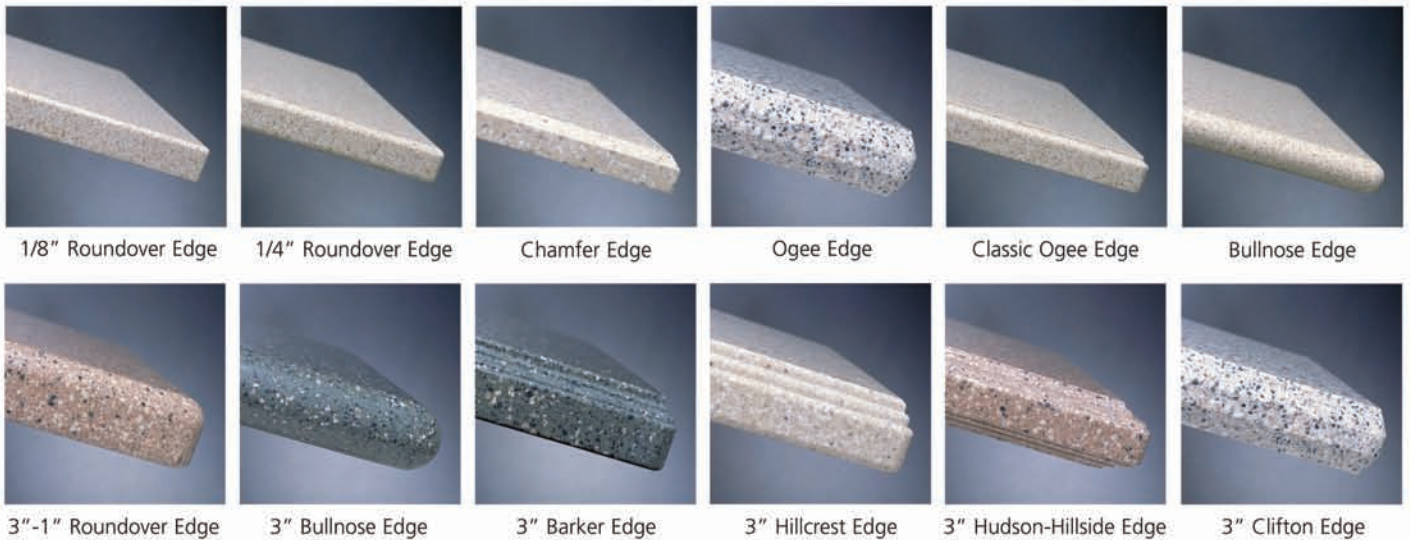

COMMERCIAL EDGES