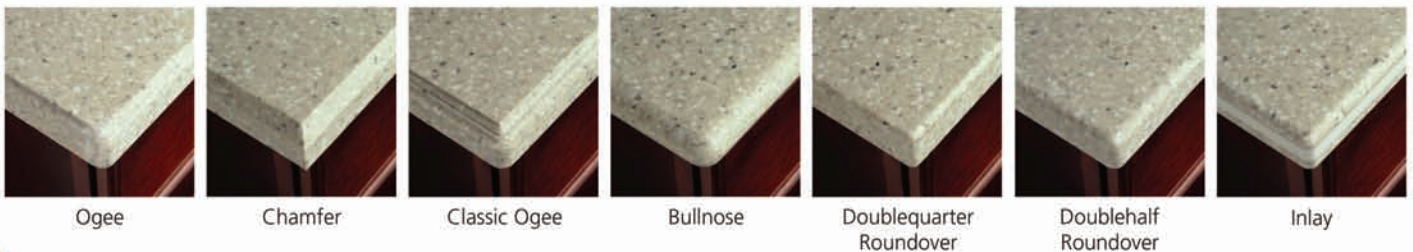

RESIDENTIAL EDGES

ALPINE PLYWOOD Corp.
12210 West Silver Spring Road
Milwaukee, WI 53225
414.438.8400 800.236.6324
www.alpineplywood.com
www.wilsonartsolidsurface.com