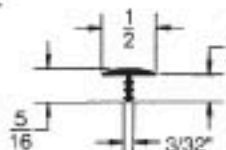

## 250 FT. COILS

Sample Chains Available  
Please Inquire.

105-656-

Fits 9/32"

	250 FT.	1000 FT.	S065 SLOTTER
COLOR	.16'	.11'	Black, Brown & White

105-318-

Fits 3/8"

5000 foot minimum

	5000 FT.	S055 SLOTTER
COLOR	.12'	

105-667-

Fits 1/2"

	250 FT.	1000 FT.	S065 SLOTTER
BLACK & WHITE	.15'	.105'	
COLOR	.17'	.125'	
WIG	.25'	.21'	

105-668-

Fits 9/16"

	250 FT.	1000 FT.	S1/S7 SLOTTER
COLOR	.19'	.14'	
WIG	.29'	.23'	