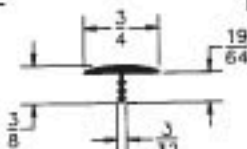

105-662-

Fits 5/8"

	250 FT.	1000 FT.	S1/S7 SLOTTER
BLACK & WHITE	.17'	.12'	
COLOR	.19'	.14'	
WIG	.29'	.25'	

105-677-

Fits 11/16"

	250 FT.	1000 FT.	S065 SLOTTER
BLACK & WHITE	.18'	.12'	
COLOR	.20'	.14'	
WIG	.31'	.26'	

105-679-

Fits 3/4"

	250 FT.	1000 FT.	S065 SLOTTER
BLACK & WHITE	.19'	.12'	
COLOR	.21'	.15'	
WIG	.32'	.27'	

105-2532-

Fits 25/32"

5000 foot minimum

	5000 FT.	S1/S7 SLOTTER
COLOR	.16'	
WIG	.27'	

105-658-\*\*