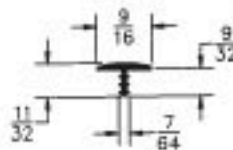

	5000 FT.	S055 SLOTTER
COLOR	.12'	

105-667-

Fits 1/2"

	250 FT.	1000 FT.	S065 SLOTTER
BLACK & WHITE	.15'	.105'	
COLOR	.17'	.125'	
WIG	.25'	.21'	

105-668-

Fits 9/16"

	250 FT.	1000 FT.	S1/S7 SLOTTER
COLOR	.19'	.14'	
WIG	.29'	.23'	

105-662-

Fits 5/8"

	250 FT.	1000 FT.	S1/S7 SLOTTER
BLACK & WHITE	.17'	.12'	
COLOR	.19'	.14'	
WIG	.29'	.25'	

105-677-

Fits 11/16"

	250 FT.	1000 FT.	S065 SLOTTER
BLACK & WHITE	.18'	.12'	
COLOR	.20'	.14'	
WIG	.31'	.26'	

105-679-

Fits 3/4"

	250 FT.	1000 FT.	S065 SLOTTER
BLACK & WHITE	.19'	.12'	
COLOR	.21'	.15'	
WIG	.32'	.27'	

105-2532-

Fits 25/32"

5000 foot minimum

	5000 FT.	S1/S7 SLOTTER
COLOR	.16'	
WIG	.27'	

105-658-\*\*