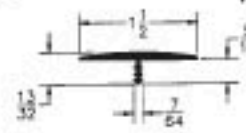

	250 FT.	1000 FT.	S1/S7 SLOTTER
COLOR	.28'	.24'	
W/G	.40'	.33'	

105-1316- Fits 1-3/16"

5000 foot minimum

	5000 FT.	S1/S7 SLOTTER
COLOR	.23'	

105-543- Fits 1-1/4"

	250 FT.	1000 FT.	S1/S7 SLOTTER
BLACK & WHITE	.27'	.22'	
COLOR	.29'	.24'	
W/G	.40'	.33'	

105-672- Fits 1-1/2"

	250 FT.	1000 FT.	S1/S7 SLOTTER
COLOR	.38'	.29'	
W/G	.44'	.39'	

105-673-OFFSET Fits 1-1/2"

	250 FT.	1000 FT.	S1/S7 SLOTTER
COLOR	.38'	.29'	
W/G	.44'	.39'	

105-1916- Fits 1-9/16"

	250 FT.	1000 FT.	S1/S7 SLOTTER Black, Brown & White
COLOR	.30'	.30'	

105-1917-OFFSET Fits 1-9/16"

	250 FT.	1000 FT.	S1/S7 SLOTTER Black, Brown & White
COLOR	.30'	.30'	

105-1058- Fits 1-5/8"

	250 FT.	1000 FT.	S1/S7 SLOTTER Black, Brown & White
COLOR	.40'	.32'	

105-1059-OFFSET Fits 1-5/8"