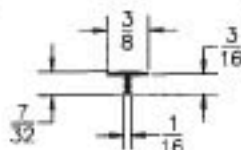

## 250 FT. COILS

Sample Chains Available  
Please Inquire.

105-656-

Fits 9/32"

	250 FT.	1000 FT.	S065 SLOTTER
COLOR	.16'	.11'	Black, Brown & White

105-318-

Fits 3/8"

5000 foot minimum

	5000 FT.	S055 SLOTTER
COLOR	.12'	

105-667-

Fits 1/2"

	250 FT.	1000 FT.	S065 SLOTTER
BLACK & WHITE	.15'	.105'	
COLOR	.17'	.125'	
WIG	.25'	.21'	

105-668-

Fits 9/16"

	250 FT.	1000 FT.	S1/S7 SLOTTER
COLOR	.19'	.14'	
WIG	.29'	.23'	