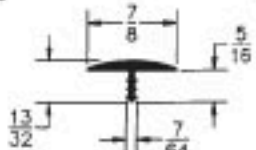

105-679-

Fits 3/4"

	250 FT.	1000 FT.	S065 SLOTTER
BLACK & WHITE	.19'	.12'	
COLOR	.21'	.15'	
WIG	.32'	.27'	

105-2532-

Fits 25/32"

5000 foot minimum

	5000 FT.	S1/S7 SLOTTER
COLOR	.16'	
WIG	.27'	

105-658-\*\*

Fits 13/16"

	250 FT.	1000 FT.	S1/S7 SLOTTER
BLACK & WHITE	.19'	.14'	
COLOR	.21'	.16'	
WIG	.33'	.28'	

105-659-OFFSET

Fits 13/16"

5000 foot minimum

	5000 FT.	S1/S7 SLOTTER
COLOR	.17'	

105-2732-

Fits 27/32"

5000 foot minimum

	5000 FT.	S1/S7 SLOTTER
COLOR	.17'	
WIG	.28'	

105-650-

Fits 7/8"

	250 FT.	1000 FT.	S1/S7 SLOTTER
COLOR	.22'	.18'	
WIG	.34'	.29'	

105-651-

Fits 1"

	250 FT.	1000 FT.	S1/S7 SLOTTER
COLOR	.24'	.20'	
WIG	.36'	.30'	