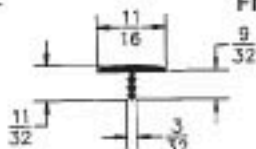

	5000 FT.	S055 SLOTTER
COLOR	.12'	

105-667-

Fits 1/2"

	250 FT.	1000 FT.	S065 SLOTTER
BLACK & WHITE	.15'	.105'	
COLOR	.17'	.125'	
WIG	.25'	.21'	

105-668-

Fits 9/16"

	250 FT.	1000 FT.	S1/S7 SLOTTER
COLOR	.19'	.14'	
WIG	.29'	.23'	

105-662-

Fits 5/8"

	250 FT.	1000 FT.	S1/S7 SLOTTER
BLACK & WHITE	.17'	.12'	
COLOR	.19'	.14'	
WIG	.29'	.25'	

105-677-

Fits 11/16"

	250 FT.	1000 FT.	S065 SLOTTER
BLACK & WHITE	.18'	.12'	
COLOR	.20'	.14'	
WIG	.31'	.26'	

105-679-

Fits 3/4"

	250 FT.	1000 FT.	S065 SLOTTER
BLACK & WHITE	.19'	.12'	
COLOR	.21'	.15'	
WIG	.32'	.27'	

105-2532-

Fits 25/32"

5000 foot minimum

	5000 FT.	S1/S7 SLOTTER
COLOR	.16'	
WIG	.27'	

105-658-\*\*

Fits 13/16"

	250 FT.	1000 FT.	S1/S7 SLOTTER
BLACK & WHITE	.19'	.14'	
COLOR	.21'	.16'	
WIG	.33'	.28'	

105-659-OFFSET

Fits 13/16"

5000 foot minimum

	5000 FT.	S1/S7 SLOTTER
COLOR	.17'	

105-2732-

Fits 27/32"