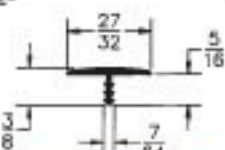

105-679-

Fits 3/4"

	250 FT.	1000 FT.	S065 SLOTTER
BLACK & WHITE	.19'	.12'	
COLOR	.21'	.15'	
WIG	.32'	.27'	

105-2532-

Fits 25/32"

5000 foot minimum

	5000 FT.	S1/S7 SLOTTER
COLOR	.16'	
WIG	.27'	

105-658-\*\*

Fits 13/16"

	250 FT.	1000 FT.	S1/S7 SLOTTER
BLACK & WHITE	.19'	.14'	
COLOR	.21'	.16'	
WIG	.33'	.28'	

105-659-OFFSET

Fits 13/16"

5000 foot minimum

	5000 FT.	S1/S7 SLOTTER
COLOR	.17'	

105-2732-

Fits 27/32"

5000 foot minimum

	5000 FT.	S1/S7 SLOTTER
COLOR	.17'	
WIG	.28'	

105-650-

Fits 7/8"

	250 FT.	1000 FT.	S1/S7 SLOTTER
COLOR	.22'	.18'	
WIG	.34'	.29'	

105-651-

Fits 1"

	250 FT.	1000 FT.	S1/S7 SLOTTER
COLOR	.24'	.20'	
WIG	.36'	.30'	

	250 FT.	1000 FT.	S1/S7 SLOTTER
COLOR	.28'	.24'	
W/G	.40'	.33'	

105-1316- Fits 1-3/16"

5000 foot minimum

	5000 FT.	S1/S7 SLOTTER
COLOR	.23'	

105-543- Fits 1-1/4"

	250 FT.	1000 FT.	S1/S7 SLOTTER
BLACK & WHITE	.27'	.22'	
COLOR	.29'	.24'	
W/G	.40'	.33'	