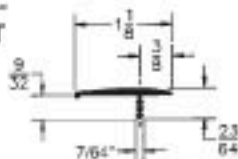

105-564-OFFSET Fits 1-1/8"

5000 foot minimum

	5000 FT.	S1/S7 SLOTTER
COLOR	.21'