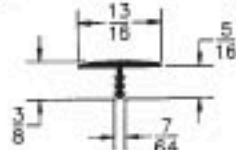

105-662-

Fits 5/8"

	250 FT.	1000 FT.	S1/S7 SLOTTER
BLACK & WHITE	.17'	.12'	
COLOR	.19'	.14'	
WIG	.29'	.25'	

105-677-

Fits 11/16"

	250 FT.	1000 FT.	S065 SLOTTER
BLACK & WHITE	.18'	.12'	
COLOR	.20'	.14'	
WIG	.31'	.26'	

105-679-

Fits 3/4"

	250 FT.	1000 FT.	S065 SLOTTER
BLACK & WHITE	.19'	.12'	
COLOR	.21'	.15'	
WIG	.32'	.27'	

105-2532-

Fits 25/32"

5000 foot minimum

	5000 FT.	S1/S7 SLOTTER
COLOR	.16'	
WIG	.27'	

105-658-\*\*

Fits 13/16"

	250 FT.	1000 FT.	S1/S7 SLOTTER
BLACK & WHITE	.19'	.14'	
COLOR	.21'	.16'	
WIG	.33'	.28'	

105-659-OFFSET

Fits 13/16"

5000 foot minimum

	5000 FT.	S1/S7 SLOTTER
COLOR	.17'	

105-2732-

Fits 27/32"

5000 foot minimum

	5000 FT.	S1/S7 SLOTTER
COLOR	.17'	
WIG	.28'	

105-650-

Fits 7/8"

	250 FT.	1000 FT.	S1/S7 SLOTTER
COLOR	.22'	.18'	
WIG	.34'	.29'	

105-651-

Fits 1"

	250 FT.	1000 FT.	S1/S7 SLOTTER
COLOR	.24'	.20'	
WIG	.36'	.30'	