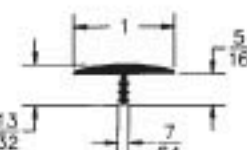

5000 foot minimum

	5000 FT.	S1/S7 SLOTTER
COLOR	.17'	
WIG	.28'	

105-650-

Fits 7/8"

	250 FT.	1000 FT.	S1/S7 SLOTTER
COLOR	.22'	.18'	
WIG	.34'	.29'	

105-651-

Fits 1"

	250 FT.	1000 FT.	S1/S7 SLOTTER
COLOR	.24'	.20'	
WIG	.36'	.30'	

	250 FT.	1000 FT.	S1/S7 SLOTTER
COLOR	.28'	.24'	
W/G	.40'	.33'	

105-1316- Fits 1-3/16"

5000 foot minimum

	5000 FT.	S1/S7 SLOTTER
COLOR	.23'	

105-543- Fits 1-1/4"

	250 FT.	1000 FT.	S1/S7 SLOTTER
BLACK & WHITE	.27'	.22'	
COLOR	.29'	.24'	
W/G	.40'	.33'	