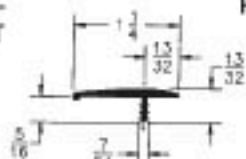

5000 foot minimum

	5000 FT.	S1/S7 SLOTTER
COLOR	.17'	
WIG	.28'	

105-650-

Fits 7/8"

	250 FT.	1000 FT.	S1/S7 SLOTTER
COLOR	.22'	.18'	
WIG	.34'	.29'	

105-651-

Fits 1"

	250 FT.	1000 FT.	S1/S7 SLOTTER
COLOR	.24'	.20'	
WIG	.36'	.30'	

# FLEXIBLE POLYETHYLENE TEE MOULDINGS

105-563- Fits 1-1/8"

	250 FT.	1000 FT.	S1/S7 SLOTTER
COLOR	.25'	.21'	
W/G	.37'	.31'	

105-564-OFFSET Fits 1-1/8"

5000 foot minimum

	5000 FT.	S1/S7 SLOTTER
COLOR	.21'	

105-544-OFFSET Fits 1-1/4" W/BEAD

	250 FT.	1000 FT.	S1/S7 SLOTTER
COLOR	.28'	.24'	
W/G	.40'	.33'	

105-1316- Fits 1-3/16"

5000 foot minimum

	5000 FT.	S1/S7 SLOTTER
COLOR	.23'	

105-543- Fits 1-1/4"

	250 FT.	1000 FT.	S1/S7 SLOTTER
BLACK & WHITE	.27'	.22'	
COLOR	.29'	.24'	
W/G	.40'	.33'	

105-672- Fits 1-1/2"

	250 FT.	1000 FT.	S1/S7 SLOTTER
COLOR	.38'	.29'	
W/G	.44'	.39'	

105-673-OFFSET Fits 1-1/2"

	250 FT.	1000 FT.	S1/S7 SLOTTER
COLOR	.38'	.29'	
W/G	.44'	.39'	

105-1916- Fits 1-9/16"

	250 FT.	1000 FT.	S1/S7 SLOTTER Black, Brown & White
COLOR	.30'	.30'	