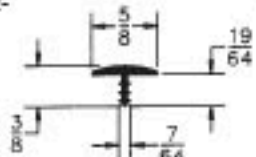

	5000 FT.	S055 SLOTTER
COLOR	.12'	

105-667-

Fits 1/2"

	250 FT.	1000 FT.	S065 SLOTTER
BLACK & WHITE	.15'	.105'	
COLOR	.17'	.125'	
WIG	.25'	.21'	

105-668-

Fits 9/16"

	250 FT.	1000 FT.	S1/S7 SLOTTER
COLOR	.19'	.14'	
WIG	.29'	.23'	

105-662-

Fits 5/8"

	250 FT.	1000 FT.	S1/S7 SLOTTER
BLACK & WHITE	.17'	.12'	
COLOR	.19'	.14'	
WIG	.29'	.25'	

105-677-

Fits 11/16"

	250 FT.	1000 FT.	S065 SLOTTER
BLACK & WHITE	.18'	.12'	
COLOR	.20'	.14'	
WIG	.31'	.26'	