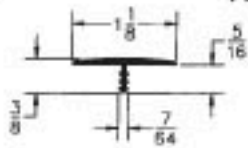

Fits 13/16"

	250 FT.	1000 FT.	S1/S7 SLOTTER
BLACK & WHITE	.19'	.14'	
COLOR	.21'	.16'	
WIG	.33'	.28'	

105-659-OFFSET

Fits 13/16"

5000 foot minimum

	5000 FT.	S1/S7 SLOTTER
COLOR	.17'	

105-2732-

Fits 27/32"

5000 foot minimum

	5000 FT.	S1/S7 SLOTTER
COLOR	.17'	
WIG	.28'	

105-650-

Fits 7/8"

	250 FT.	1000 FT.	S1/S7 SLOTTER
COLOR	.22'	.18'	
WIG	.34'	.29'	

105-651-

Fits 1"

	250 FT.	1000 FT.	S1/S7 SLOTTER
COLOR	.24'	.20'	
WIG	.36'	.30'	

# FLEXIBLE POLYETHYLENE TEE MOULDINGS

105-563- Fits 1-1/8"

	250 FT.	1000 FT.	S1/S7 SLOTTER
COLOR	.25'	.21'	
W/G	.37'	.31'	

105-564-OFFSET Fits 1-1/8"

5000 foot minimum

	5000 FT.	S1/S7 SLOTTER
COLOR	.21'	

105-544-OFFSET Fits 1-1/4" W/BEAD

	250 FT.	1000 FT.	S1/S7 SLOTTER
COLOR	.28'	.24'	
W/G	.40'	.33'	

105-1316- Fits 1-3/16"

5000 foot minimum

	5000 FT.	S1/S7 SLOTTER
COLOR	.23'	

105-543- Fits 1-1/4"

	250 FT.	1000 FT.	S1/S7 SLOTTER
BLACK & WHITE	.27'	.22'	
COLOR	.29'	.24'	
W/G	.40'	.33'	