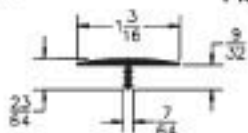

5000 foot minimum

	5000 FT.	S1/S7 SLOTTER
COLOR	.17'	
WIG	.28'	

105-650-

Fits 7/8"

	250 FT.	1000 FT.	S1/S7 SLOTTER
COLOR	.22'	.18'	
WIG	.34'	.29'	

105-651-

Fits 1"

	250 FT.	1000 FT.	S1/S7 SLOTTER
COLOR	.24'	.20'	
WIG	.36'	.30'	

# FLEXIBLE POLYETHYLENE TEE MOULDINGS

105-563- Fits 1-1/8"

	250 FT.	1000 FT.	S1/S7 SLOTTER
COLOR	.25'	.21'	
W/G	.37'	.31'	

105-564-OFFSET Fits 1-1/8"

5000 foot minimum

	5000 FT.	S1/S7 SLOTTER
COLOR	.21'	

105-544-OFFSET Fits 1-1/4" W/BEAD

	250 FT.	1000 FT.	S1/S7 SLOTTER
COLOR	.28'	.24'	
W/G	.40'	.33'	

105-1316- Fits 1-3/16"

5000 foot minimum

	5000 FT.	S1/S7 SLOTTER
COLOR	.23'	

105-543- Fits 1-1/4"

	250 FT.	1000 FT.	S1/S7 SLOTTER
BLACK & WHITE	.27'	.22'	
COLOR	.29'	.24'	
W/G	.40'	.33'	